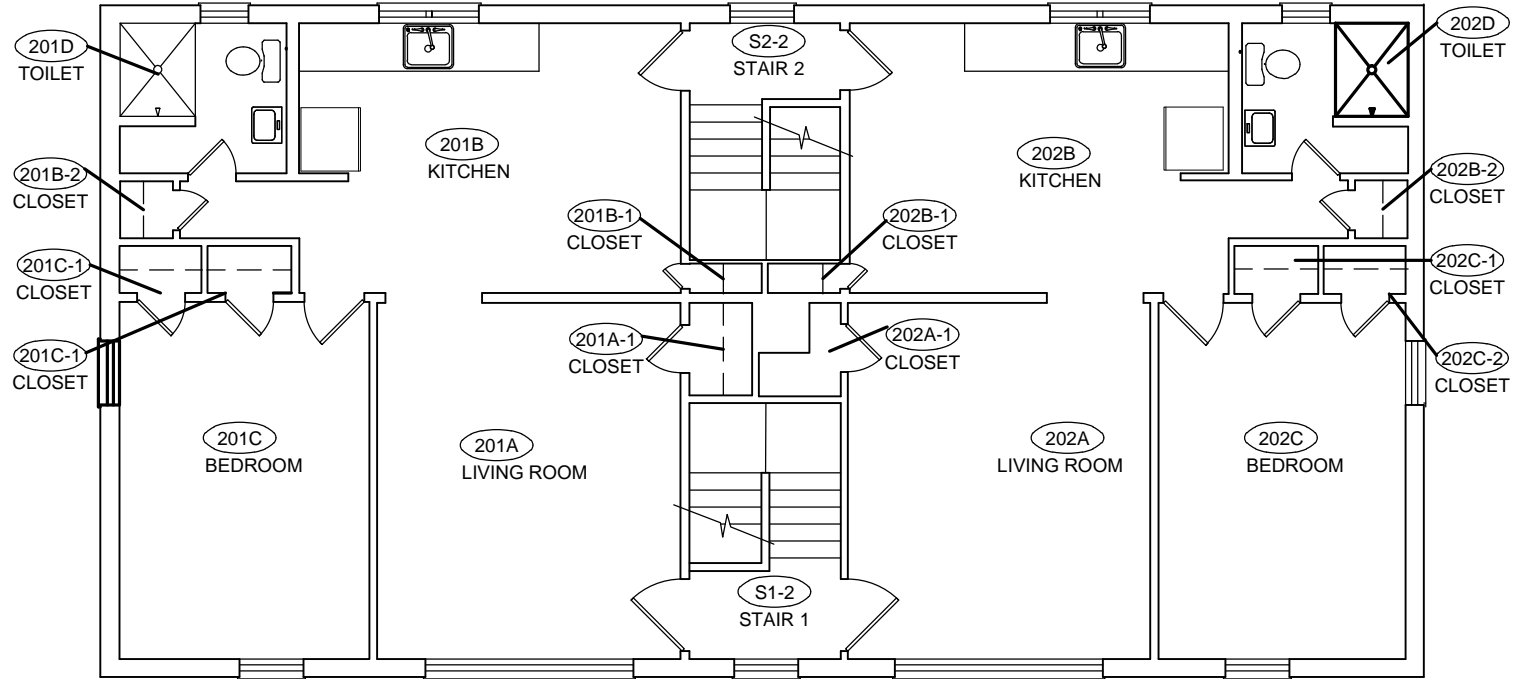

SUITE 201

SUITE 202

1 Second Floor Plan
NOT TO SCALE